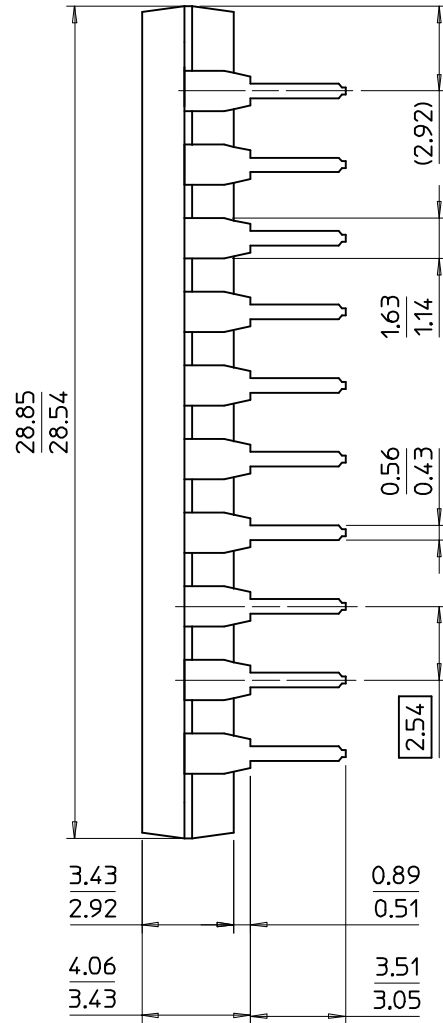

20-DIP-300B-SG

Dimensions in Millimeters

SAMSUNG ELECTRONICS CO.,LTD.